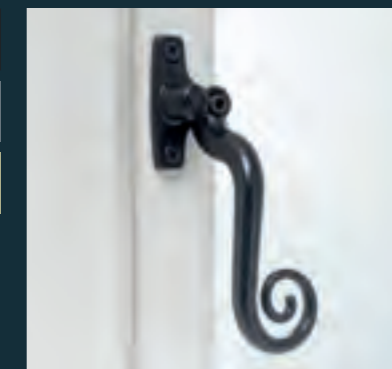

Designed to match the appearance of timber, the flush sash has all of the style with none of the setbacks. Using equal sightlines, the window frames appear the same width, to give your property an understated symmetrical perfection. With the option for mechanical joints, you won't find a window that looks so simple yet so flawless.

1

1 WHITE FOIL WITH ASTRAGAL BAR

2 WHITE WITH BLACK MONKEY TAIL HANDLE

3 AGATE GREY WITH MECHANICAL SASH & MULLION

TRADITIONAL LOOK, WITH MODERN TECHNOLOGY
Whether modern or traditional, the flush can be customised to suit your property, with both woodgrain and colour foil options (both for inside and outside), along with matching hardware. Whether it's a contemporary handle, or Georgian bars, we have the perfect window for you.

A WIDE RANGE OF HARDWARE OPTIONS TO COMPLEMENT OUR COLOURED FOIL FINISHES, ALLOWING YOU TO INDIVIDUALISE YOUR HOME ROOM-BY-ROOM.

SIGNATURE HANDLE

BLACK

MONKEY TAIL HANDLE

ANTIQUE BLACK

MONKEY TAIL DUMMY STAY