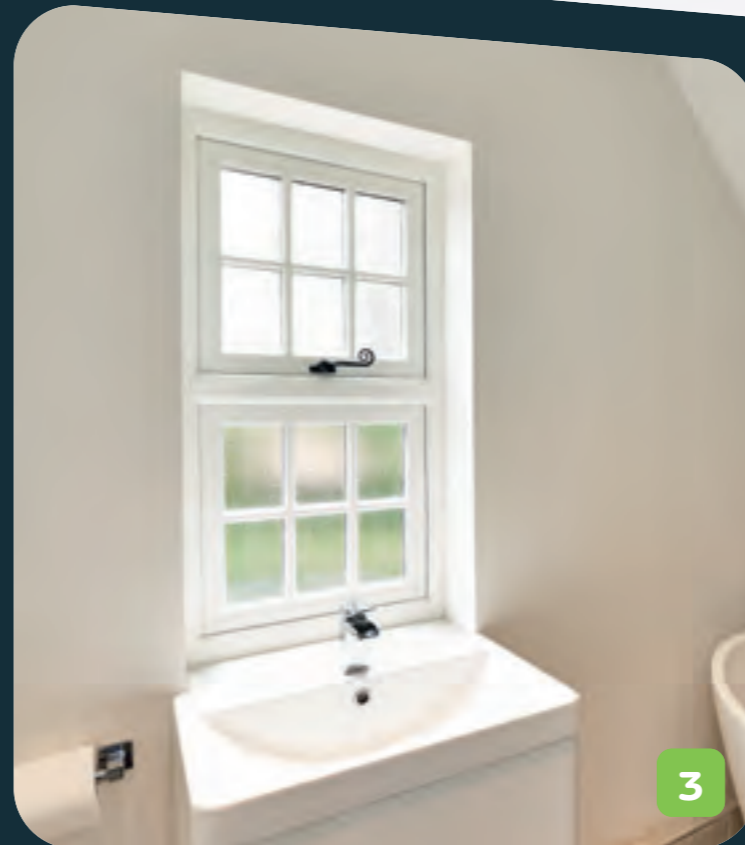

3

1 WHITE FOIL WITH ASTRAGAL BAR AND MONKEY TAIL HANDLE

2 ANTHRACITE GREY FOIL WITH MECHANICAL SASH

3 WHITE FOIL WITH ASTRAGAL BAR AND MONKEY TAIL HANDLE

“OUTSIDE AND IN,
BESPOKE BOTH FINISHES
WITH COLOURS TO
ENHANCE THE LOOK
OF YOUR HOME”