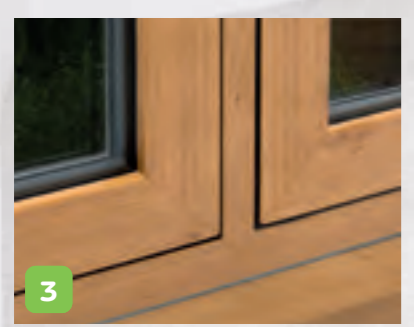

“A VERSATILE FLUSH SASH WINDOW SYSTEM DESIGNED TO SUIT ANY HOME”

MECHANICAL JOINT - A TRADITIONAL TIMBER LOOK WITHOUT THE MAINTENANCE
For that true timber finish, our traditional mechanical sash joints provide a timeless elegant finish to your home. Designed to give you a traditional mechanical sash finish both inside and out.

WELDED JOINT - A CONTEMPORARY STYLE FOR ANY HOME
Flush windows are suitable for any application, our welded finish offers clean lines to suit any modern or contemporary home. Sleek, clean lines with the added benefit of high performance energy rating and U values.

1 WHITE FOIL WITH ASTRAGAL BAR AND MONKEY TAIL HANDLE

2 ANTHRACITE GREY FOIL WITH MECHANICAL SASH

3 IRISH OAK FOIL WITH WELDED JOINT